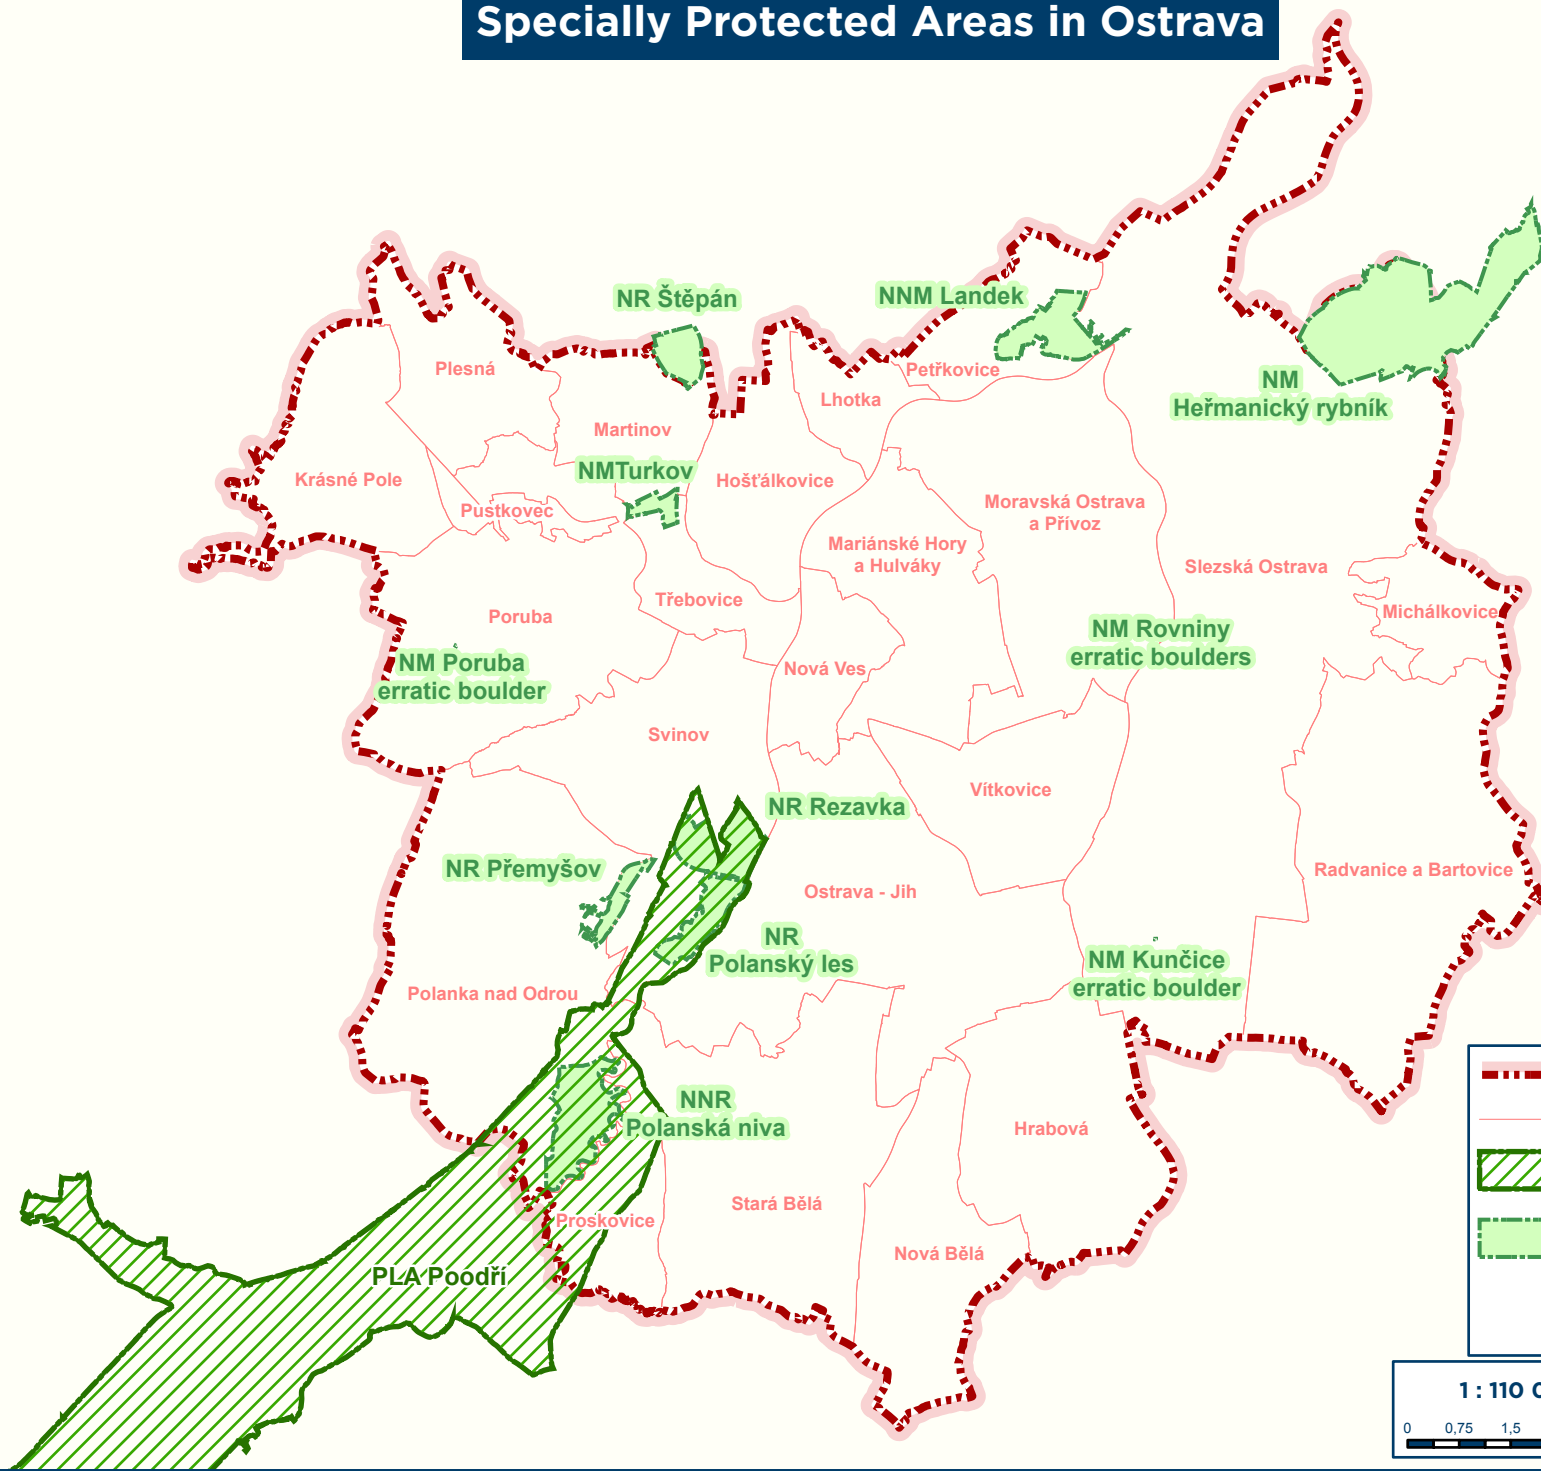

Specially Protected Areas in Ostrava

- - - city boundary
— municipal district boundary
/ / / / large protected area
PLA - Protected Landscape Area
 small protected area
NNR - National Nature Reserve
NR - Nature Reserve
NNM - National Natural Monument
NM - Natural Monument